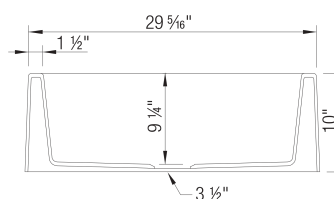

Sink Specifications

IKON 30 SILGRANIT

Colour	SKU
Anthracite	401831
Café	401832
White	401833
Cinder	401858
Metallic Grey	401865
Truffle	401866
Coal Black	402643

Design and planning tips

- Min cabinet size: 33 in (840 mm)
- Bowl Depth: 9,25 in (235.0 mm)
- Apron front height: 10 in (254 mm)
- Rim thickness: 1.5 in (38 mm)

Specifications:

3 1/2" (90 mm) stainless steel strainer(s)

Installation instructions

Cabinet template

Limited Lifetime Warranty

Custom cabinet installation required.

Must ship on a pallet.

Cubed weight: 136 lbs.