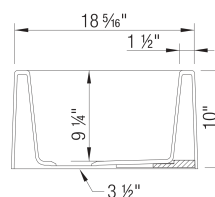

Warranty

Limited lifetime warranty on all sinks and faucets. One-year warranty on all accessories and soap dispensers.

Code/Standards Compliance

BLANCO sinks and faucets are third-party tested and certified to CSA, cUPC, ANSI/ASME, IAPMO and NSF standards and listed by applicable certification bodies. For more information on individual product listings, contact our office or listing organization.

Need support? Learn more by watching our sink & faucet How-to videos:

<https://www.blanco.com/ca-en/support/how-to-videos/how-to-videos-for-sinks/>

BLANCO Canada Inc
100 Corporation Drive
Brampton ON L6S 6B5

Tel & Fax
Tel: 905-494-2400 Toll free: 1-877-425-2626
Fax: 905-494-2425 Toll free: 1-877-825-2626

While BLANCO strives to provide accurate information, all images and dimensions in this document are intended for reference only and are subject to change at any time without notice. This document is not intended for use as an installation guide. For technical installation details, refer to installation instructions provided with the product. BLANCO assumes no responsibility for the use of superseded or voided specifications.