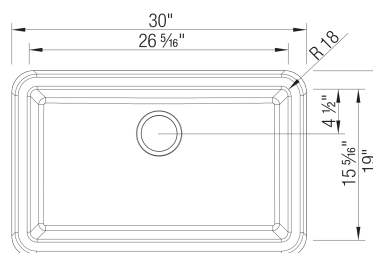

Sink Specifications

IKON 30 SILGRANIT

Colour	SKU
Anthracite	401831
Café	401832
White	401833
Cinder	401858
Metallic Grey	401865
Truffle	401866
Coal Black	402643

Design and planning tips

- Min cabinet size: 33 in (840 mm)
- Bowl Depth: 9,25 in (235.0 mm)
- Apron front height: 10 in (254 mm)
- Rim thickness: 1.5 in (38 mm)

Specifications:

3 1/2" (90 mm) stainless steel strainer(s)

Installation instructions

Cabinet template

Limited Lifetime Warranty

Custom cabinet installation required.

Must ship on a pallet.

Cubed weight: 136 lbs.