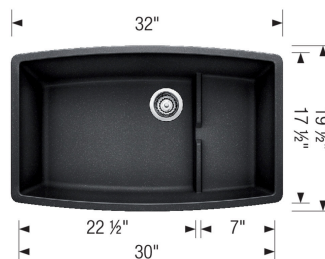

### Design and planning tips

- Min cabinet size: 36 in ( 915 mm )
- Bowl Depth: 10 in ( 255.0 mm )

#### Specifications:

Mesh basket

3 ½" (90 mm) stainless steel strainer(s)

Installation instructions

Mounting clips

Cut-out template

Limited lifetime warranty

Depending on cabinet construction, a different cabinet size may be required. Consult the cabinet manufacturer.