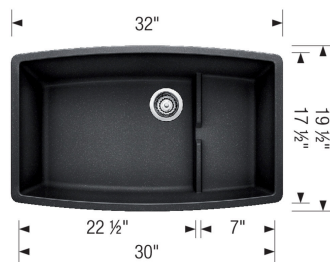

PERFORMA Cascade SILGRANIT

Sink Specifications

Colour	SKU
Anthracite	400886
Café	400887
Truffle	401191
Cinder	401420
Metallic Grey	401708
White	402141
Coal Black	402661

Design and planning tips

- Min cabinet size: 36 in (915 mm)
- Bowl Depth: 10 in (255.0 mm)

Specifications:

Mesh basket

3 ½" (90 mm) stainless steel strainer(s)

Installation instructions

Mounting clips

Cut-out template

Limited lifetime warranty

Depending on cabinet construction, a different cabinet size may be required. Consult the cabinet manufacturer.

Must ship on a pallet.

Cubed weight: 104 lbs.

Included Accessories

Mesh Basket 406461

Optional Accessories

Sink Grid 406449

CapFlow Strainer Cover 517666

Warranty