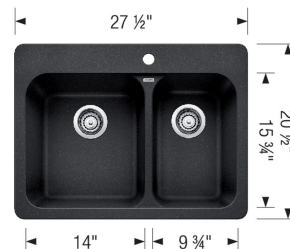

VISION 1½ SILGRANIT

Sink Specifications

Colour	SKU
Truffle	401129
Anthracite	401126
Café	401127
Cinder	401392
Coal Black	402630

Design and planning tips

- Min cabinet size: 30 in (760 mm)
- Bowl Depth: 8 in (205.0 mm)

Specifications:

3 ½" (90 mm) stainless steel strainer(s)

Installation instructions

Cut-out template

Drop-in clips

Limited lifetime warranty

Clips #406251 sold separately for undermount installation.

Depending on cabinet construction, a different cabinet size may be required. Consult the cabinet manufacturer.

4 additional knock-out holes

Cubed weight: 69 lbs.

Optional Accessories

Sink Grid	406396
Sink Grid	406392

Warranty

Limited lifetime warranty on all sinks and faucets. One-year warranty on all accessories and soap dispensers.