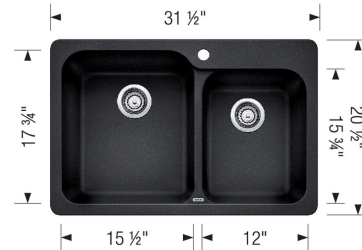

Sink Specifications

VISION 1³/₄ SILGRANIT

Colour	SKU
Anthracite	401134
Café	401135
Truffle	401137
Cinder	401394
Coal Black	402632

Design and planning tips

- Min cabinet size: 33 in (840 mm)
- Bowl Depth: 8 in (205.0 mm)

Specifications:

3 1/2" (90 mm) stainless steel strainer(s)

Installation instructions

Cut-out template

Drop-in clips

Limited lifetime warranty

Clips #406251 sold separately for undermount installation.

Depending on cabinet construction, a different cabinet size may be required. Consult the cabinet manufacturer.

2 additional knock-out holes

Cubed weight: 84 lbs.

Optional Accessories

Sink Grid	406393
Crockery Basket	406470
Sink Grid	406395
CapFlow Strainer Cover	517666

Warranty

Limited lifetime warranty on all sinks and faucets. One-year warranty on all accessories and soap dispensers.