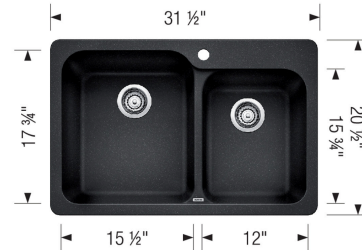

### Design and planning tips

- Min cabinet size: 33 in ( 840 mm )
- Bowl Depth: 8 in ( 205.0 mm )