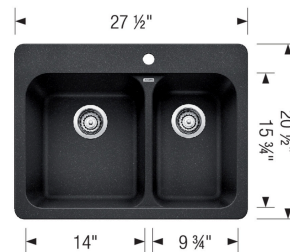

## VISION 1½ SILGRANIT

### Design and planning tips

- Min cabinet size: 30 in ( 760 mm )
- Bowl Depth: 8 in ( 205.0 mm )