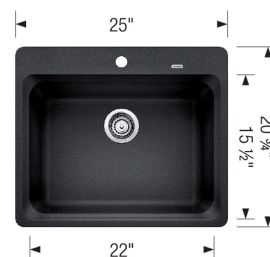

VISION 1 SILGRANIT

Sink Specifications

Colour	SKU
Anthracite	400174
Café	400364
Truffle	401147
Cinder	401401
Metallic Grey	401671
Coal Black	402633

Design and planning tips

- Min cabinet size: 27 in (685 mm)
- Bowl Depth: 8 in (205.0 mm)

Specifications:

3 ½" (90 mm) stainless steel strainer(s)

Installation Instructions

Cut-out template

Drop-in clips

Limited lifetime warranty

Clips #406251 sold separately for undermount installation.

Depending on cabinet construction, a different cabinet size may be required. Consult the cabinet manufacturer.

4 additional knock-out holes

Cubed weight: 63 lbs.

Optional Accessories

Mesh Basket	406399
CapFlow Strainer Cover	517666
Sink Grid	406378

Warranty

Limited lifetime warranty on all sinks and faucets. One-year warranty on all accessories and soap dispensers.