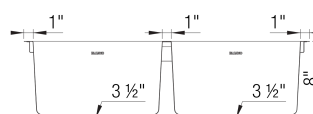

Optional Accessories

Sink Grid	406349
Foldable Grid	238483
CapFlow Strainer Cover	517666