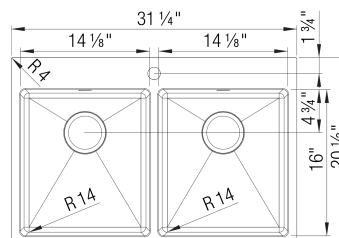

Optional Accessories

Sink Grid	406349
Foldable Grid	238483
CapFlow Strainer Cover	517666

Warranty

Limited lifetime warranty on all sinks and faucets. One-year warranty on all accessories and soap dispensers.

Code/Standards Compliance

BLANCO sinks and faucets are third-party tested and certified to CSA, cUPC, ANSI/ASME, IAPMO and NSF standards and listed by applicable certification bodies. For more information on individual product listings, contact our office or listing organization.

Need support? Learn more by watching our sink & faucet How-to videos:

<https://www.blanco.com/ca-en/support/how-to-videos/how-to-videos-for-sinks/>

BLANCO Canada Inc
100 Corporation Drive
Brampton ON L6S 6B5

Tel & Fax

Tel: 905-494-2400 Toll free: 1-877-425-2626
Fax: 905-494-2425 Toll free: 1-877-825-2626

While BLANCO strives to provide accurate information, all images and dimensions in this document are intended for reference only and are subject to change at any time without notice. This document is not intended for use as an installation guide. For technical installation details, refer to installation instructions provided with the product. BLANCO assumes no responsibility for the use of superseded or voided specifications.