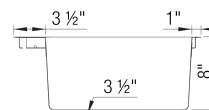

Warranty

Limited lifetime warranty on all sinks and faucets. One-year warranty on all accessories and soap dispensers.

Code/Standards Compliance

BLANCO sinks and faucets are third-party tested and certified to CSA, cUPC, ANSI/ASME, IAPMO and NSF standards and listed by applicable certification bodies. For more information on individual product listings, contact our office or listing organization.

Need support? Learn more by watching our sink & faucet How-to videos:

<https://www.blanco.com/ca-en/support/how-to-videos/how-to-videos-for-sinks/>

BLANCO Canada Inc
100 Corporation Drive
Brampton ON L6S 6B5

Tel & Fax

Tel: 905-494-2400 Toll free: 1-877-425-2626
Fax: 905-494-2425 Toll free: 1-877-825-2626

While BLANCO strives to provide accurate information, all images and dimensions in this document are intended for reference only and are subject to change at any time without notice. This document is not intended for use as an installation guide. For technical installation details, refer to installation instructions provided with the product. BLANCO assumes no responsibility for the use of superseded or voided specifications.