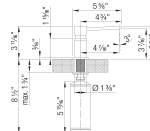

LATO Soap Dispenser, SKU 402305 402306 402307 402300 402303 402304 402574

brass SILGRANIT Colour Dual Finish

Product Features

- Solid brass/zamac construction
- Refillable from above the deck
- Suitable for liquid dish or hand soap
- 10 fl oz. (300 ml) capacity bottle

Specifications

Hole Size Required: 1-³/₈"

BLANCO soap dispensers can dispense liquid dish soap, hand soap, and even hand lotion. For best performance, and to prevent clogging, we recommend diluting soap with water using a 70/30 proportion.