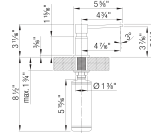

LATO Soap Dispenser, SKU 402298 brass Metal Finish

Product Features

- Solid brass/zamac construction
- Refillable from above the deck
- Suitable for liquid dish or hand soap
- 10 fl oz. (300 ml) capacity bottle

Specifications

Hole Size Required: 1-³/₈"

BLANCO soap dispensers can dispense liquid dish soap, hand soap, and even hand lotion. For best performance, and to prevent clogging, we recommend diluting soap with water using a 70/30 proportion.