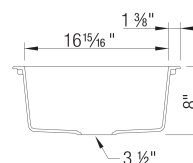

Sink Specifications

Colour	SKU
Anthracite	401638
Café	401639
Cinder	401640
White	401641
Metallic Grey	402247
Coal Black	402648

Design and planning tips

- Min cabinet size: 33 in (840 mm)
- Bowl Depth: 7,5 in (190.0 mm)

Specifications:

Drop-in clips, Installation instructions, 3 ½" (90 mm) stainless steel strainer, Limited lifetime warranty

Comes with overflow.

2 knockout holes available.

Reversible installation allows draiboard to be on left or right side of the bowl.

Depending on cabinet construction, a different cabinet size may be required. Consult the cabinet manufacturer.

To protect from damage, this model should be shipped on a pallet.

Codes/Standards: CSA B45.8-18/ IAPMO Z403-2018

Optional Accessories

Crockery Basket	406470
CapFlow Strainer Cover	517666
Beech Cutting Board	406340

METRA 8 S SILGRANIT

Warranty

Limited lifetime warranty on all sinks and faucets. One-year warranty on all accessories and soap dispensers.

Code/Standards Compliance

BLANCO sinks and faucets are third-party tested and certified to CSA, cUPC, ANSI/ASME, IAPMO and NSF standards and listed by applicable certification bodies. For more information on individual product listings, contact our office or listing organization.

Need support? Learn more by watching our sink & faucet How-to videos:

<https://www.blanco.com/ca-en/support/how-to-videos/how-to-videos-for-sinks/>

BLANCO Canada Inc
100 Corporation Drive
Brampton ON L6S 6B5

Tel & Fax

Tel: 905-494-2400 Toll free: 1-877-425-2626

Fax: 905-494-2425 Toll free: 1-877-825-2626

While BLANCO strives to provide accurate information, all images and dimensions in this document are intended for reference only and are subject to change at any time without notice. This document is not intended for use as an installation guide. For technical installation details, refer to installation instructions provided with the product. BLANCO assumes no responsibility for the use of superseded or voided specifications.