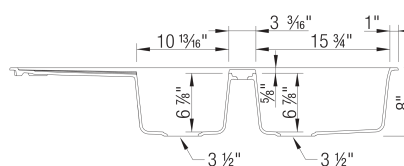

Sink Specifications

Colour	SKU
Anthracite	401638
Café	401639
Cinder	401640
White	401641
Metallic Grey	402247
Coal Black	402648

Design and planning tips

- Min cabinet size: 33 in (840 mm)
- Bowl Depth: 7,5 in (190.0 mm)

Specifications:

Drop-in clips, Installation instructions, 3 ½" (90 mm) stainless steel strainer, Limited lifetime warranty

Comes with overflow.

2 knockout holes available.

Reversible installation allows draiboard to be on left or right side of the bowl.

Depending on cabinet construction, a different cabinet size may be required. Consult the cabinet manufacturer.

To protect from damage, this model should be shipped on a pallet.

Codes/Standards: CSA B45.8-18/ IAPMO Z403-2018

Optional Accessories

Crockery Basket	406470
CapFlow Strainer Cover	517666
Beech Cutting Board	406340

METRA 8 S SILGRANIT

Warranty

Limited lifetime warranty on all sinks and faucets. One-year warranty on all accessories and soap dispensers.

Code/Standards Compliance

BLANCO sinks and faucets are third-party tested and certified to CSA, cUPC, ANSI/ASME, IAPMO and NSF standards and listed by applicable certification bodies. For more information on individual product listings, contact our office or listing organization.

Need support? Learn more by watching our sink & faucet How-to videos:

<https://www.blanco.com/ca-en/support/how-to-videos/how-to-videos-for-sinks/>

BLANCO Canada Inc
100 Corporation Drive
Brampton ON L6S 6B5

Tel & Fax

Tel: 905-494-2400 Toll free: 1-877-425-2626

Fax: 905-494-2425 Toll free: 1-877-825-2626

While BLANCO strives to provide accurate information, all images and dimensions in this document are intended for reference only and are subject to change at any time without notice. This document is not intended for use as an installation guide. For technical installation details, refer to installation instructions provided with the product. BLANCO assumes no responsibility for the use of superseded or voided specifications.