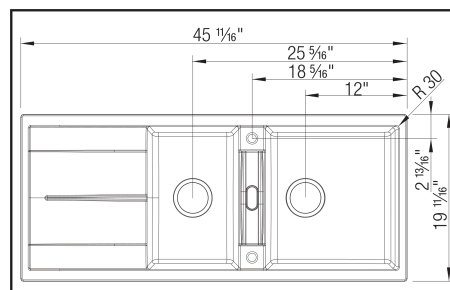

Sink Specifications

Colour	SKU
Anthracite	401638
Café	401639
Cinder	401640
White	401641
Metallic Grey	402247
Coal Black	402648

Design and planning tips

- Min cabinet size: 33 in (840 mm)
- Bowl Depth: 7,5 in (190.0 mm)

Specifications:

Drop-in clips, Installation instructions, 3 ½" (90 mm) stainless steel strainer, Limited lifetime warranty

Comes with overflow.

2 knockout holes available.

Reversible installation allows draiboard to be on left or right side of the bowl.

Depending on cabinet construction, a different cabinet size may be required. Consult the cabinet manufacturer.

To protect from damage, this model should be shipped on a pallet.

Codes/Standards: CSA B45.8-18/ IAPMO Z403-2018

Optional Accessories

Crockery Basket	406470
CapFlow Strainer Cover	517666
Beech Cutting Board	406340

METRA 8 S SILGRANIT

Warranty

Limited lifetime warranty on all sinks and faucets. One-year warranty on all accessories and soap dispensers.

Code/Standards Compliance

BLANCO sinks and faucets are third-party tested and certified to CSA, cUPC, ANSI/ASME, IAPMO and NSF standards and listed by applicable certification bodies. For more information on individual product listings, contact our office or listing organization.

Need support? Learn more by watching our sink & faucet How-to videos:

<https://www.blanco.com/ca-en/support/how-to-videos/how-to-videos-for-sinks/>

BLANCO Canada Inc
100 Corporation Drive
Brampton ON L6S 6B5

Tel & Fax

Tel: 905-494-2400 Toll free: 1-877-425-2626

Fax: 905-494-2425 Toll free: 1-877-825-2626

While BLANCO strives to provide accurate information, all images and dimensions in this document are intended for reference only and are subject to change at any time without notice. This document is not intended for use as an installation guide. For technical installation details, refer to installation instructions provided with the product. BLANCO assumes no responsibility for the use of superseded or voided specifications.