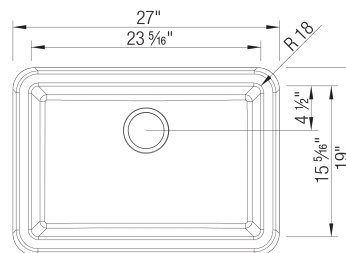

### Design and planning tips

- Min cabinet size: 30 in ( 760 mm )
- Bowl Depth: 9,25 in ( 235.0 mm )
- Apron front height: 10 in ( 254 mm )
- Rim thickness: 1.5 in ( 38 mm )

### Specifications:

3 1/2" (90 mm) stainless steel strainer(s)

Installation instructions

Cabinet template

Limited Lifetime Warranty

Custom cabinet installation required.

Must ship on a pallet.

Cubed weight: 116 lbs.