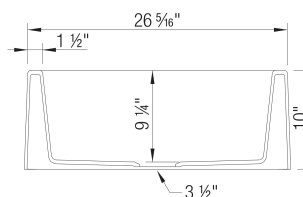

### Design and planning tips

- Min cabinet size: 30 in ( 760 mm )
- Bowl Depth: 9,25 in ( 235.0 mm )
- Apron front height: 10 in ( 254 mm )
- Rim thickness: 1.5 in ( 38 mm )

### Specifications:

3 1/2" (90 mm) stainless steel strainer(s)

Installation instructions

Cabinet template

Limited Lifetime Warranty

Custom cabinet installation required.

Must ship on a pallet.

Cubed weight: 116 lbs.