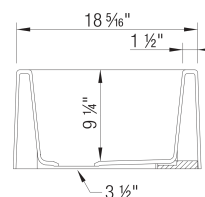

Warranty

Limited lifetime warranty on all sinks and faucets. One-year warranty on all accessories and soap dispensers.

Code/Standards Compliance

BLANCO sinks and faucets are third-party tested and certified to CSA, cUPC, ANSI/ASME, IAPMO and NSF standards and listed by applicable certification bodies. For more information on individual product listings, contact our office or listing organization.

Need support? Learn more by watching our sink & faucet How-to videos:

<https://www.blanco.com/ca-en/support/how-to-videos/how-to-videos-for-sinks/>

BLANCO Canada Inc
100 Corporation Drive
Brampton ON L6S 6B5

Tel & Fax
Tel: 905-494-2400 Toll free: 1-877-425-2626
Fax: 905-494-2425 Toll free: 1-877-825-2626

While BLANCO strives to provide accurate information, all images and dimensions in this document are intended for reference only and are subject to change at any time without notice. This document is not intended for use as an installation guide. For technical installation details, refer to installation instructions provided with the product. BLANCO assumes no responsibility for the use of superseded or voided specifications.