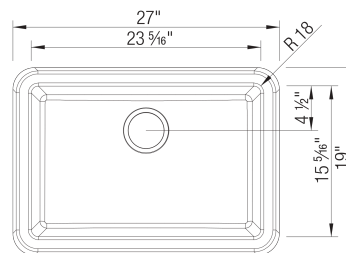

Sink Specifications

IKON 27 SILGRANIT

Colour	SKU
Anthracite	402233
Café	402235
Cinder	402236
Metallic Grey	402237
Truffle	402238
White	402239
Coal Black	402642

Design and planning tips

- Min cabinet size: 30 in (760 mm)
- Bowl Depth: 9,25 in (235.0 mm)
- Apron front height: 10 in (254 mm)
- Rim thickness: 1.5 in (38 mm)

Specifications:

3 1/2" (90 mm) stainless steel strainer(s)

Installation instructions

Cabinet template

Limited Lifetime Warranty

Custom cabinet installation required.

Must ship on a pallet.

Cubed weight: 116 lbs.