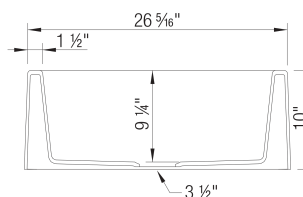

Sink Specifications

IKON 27 SILGRANIT

Colour	SKU
Anthracite	402233
Café	402235
Cinder	402236
Metallic Grey	402237
Truffle	402238
White	402239
Coal Black	402642

Design and planning tips

- Min cabinet size: 30 in (760 mm)
- Bowl Depth: 9,25 in (235.0 mm)
- Apron front height: 10 in (254 mm)
- Rim thickness: 1.5 in (38 mm)

Specifications:

3 1/2" (90 mm) stainless steel strainer(s)

Installation instructions

Cabinet template

Limited Lifetime Warranty

Custom cabinet installation required.

Must ship on a pallet.

Cubed weight: 116 lbs.