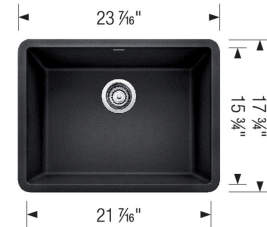

PRECIS 24 SILGRANIT

Sink Specifications

Colour	SKU
Cinder	401882
Metallic Grey	401883
Truffle	401884
White	401885
Café	401881
Coal Black	402654

Design and planning tips

- Min cabinet size: 27 in (685 mm)
- Bowl Depth: 8,66 in (220.0 mm)

Specifications:

3 ½" (90 mm) stainless steel strainer(s)

Installation instructions

Cut-out template

Mounting clips

Limited lifetime warranty

Depending on cabinet construction, a different cabinet size may be required. Consult the cabinet manufacturer.

Cubed weight: 87 lbs.

Optional Accessories

Mesh Basket	406399
Sink Grid	401805
CapFlow Strainer Cover	517666

Warranty

Limited lifetime warranty on all sinks and faucets. One-year warranty on all accessories and soap dispensers.