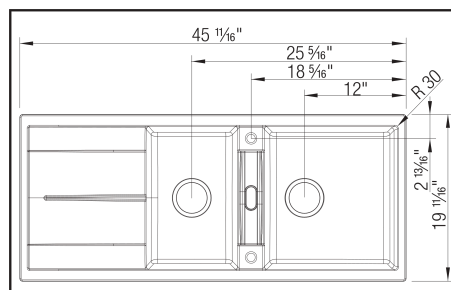

Sink Specifications

Colour	SKU
Anthracite	401638
Café	401639
Cinder	401640
White	401641
Metallic Grey	402247
Coal Black	402648

Design and planning tips

- Min cabinet size: 33 in (840 mm)
- Bowl Depth: 7,5 in (190.0 mm)

Specifications:

Drop-in clips, Installation instructions, 3 ½" (90 mm) stainless steel strainer, Limited lifetime warranty

Comes with overflow.

2 knockout holes available.

Reversible installation allows draiboard to be on left or right side of the bowl.

Depending on cabinet construction, a different cabinet size may be required. Consult the cabinet manufacturer.

To protect from damage, this model should be shipped on a pallet.

Codes/Standards: CSA B45.8-18/ IAPMO Z403-2018

Optional Accessories

Crockery Basket	406470
CapFlow Strainer Cover	517666
Beech Cutting Board	406340

METRA 8 S SILGRANIT

Warranty

Limited lifetime warranty on all sinks and faucets. One-year warranty on all accessories and soap dispensers.

Code/Standards Compliance

BLANCO sinks and faucets are third-party tested and certified to CSA, cUPC, ANSI/ASME, IAPMO and NSF standards and listed by applicable certification bodies. For more information on individual product listings, contact our office or listing organization.

Need support? Learn more by watching our sink & faucet How-to videos:

<https://www.blanco.com/ca-en/support/how-to-videos/how-to-videos-for-sinks/>

BLANCO Canada Inc
100 Corporation Drive
Brampton ON L6S 6B5

Tel & Fax

Tel: 905-494-2400 Toll free: 1-877-425-2626

Fax: 905-494-2425 Toll free: 1-877-825-2626

While BLANCO strives to provide accurate information, all images and dimensions in this document are intended for reference only and are subject to change at any time without notice. This document is not intended for use as an installation guide. For technical installation details, refer to installation instructions provided with the product. BLANCO assumes no responsibility for the use of superseded or voided specifications.