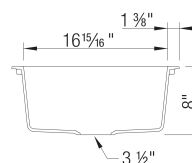

Sink Specifications

Colour	SKU
Anthracite	401638
Café	401639
Cinder	401640
White	401641
Metallic Grey	402247
Coal Black	402648

Design and planning tips

- Min cabinet size: 33 in (840 mm)
- Bowl Depth: 7,5 in (190.0 mm)

Specifications:

Drop-in clips, Installation instructions, 3 ½" (90 mm) stainless steel strainer, Limited lifetime warranty

Comes with overflow.

2 knockout holes available.

Reversible installation allows draiboard to be on left or right side of the bowl.

Depending on cabinet construction, a different cabinet size may be required. Consult the cabinet manufacturer.

To protect from damage, this model should be shipped on a pallet.

Codes/Standards: CSA B45.8-18/ IAPMO Z403-2018

Optional Accessories

Crockery Basket	406470
CapFlow Strainer Cover	517666
Beech Cutting Board	406340

METRA 8 S SILGRANIT

Warranty

Limited lifetime warranty on all sinks and faucets. One-year warranty on all accessories and soap dispensers.

Code/Standards Compliance

BLANCO sinks and faucets are third-party tested and certified to CSA, cUPC, ANSI/ASME, IAPMO and NSF standards and listed by applicable certification bodies. For more information on individual product listings, contact our office or listing organization.

Need support? Learn more by watching our sink & faucet How-to videos:

<https://www.blanco.com/ca-en/support/how-to-videos/how-to-videos-for-sinks/>

BLANCO Canada Inc
100 Corporation Drive
Brampton ON L6S 6B5

Tel & Fax

Tel: 905-494-2400 Toll free: 1-877-425-2626

Fax: 905-494-2425 Toll free: 1-877-825-2626

While BLANCO strives to provide accurate information, all images and dimensions in this document are intended for reference only and are subject to change at any time without notice. This document is not intended for use as an installation guide. For technical installation details, refer to installation instructions provided with the product. BLANCO assumes no responsibility for the use of superseded or voided specifications.