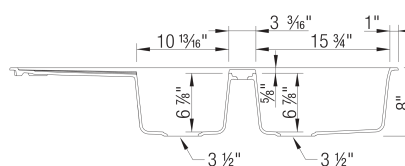

Sink Specifications

Colour	SKU
Anthracite	401638
Café	401639
Cinder	401640
White	401641
Metallic Grey	402247
Coal Black	402648

Design and planning tips

- Min cabinet size: 33 in (840 mm)
- Bowl Depth: 7,5 in (190.0 mm)

Specifications:

Drop-in clips, Installation instructions, 3 ½" (90 mm) stainless steel strainer, Limited lifetime warranty

Comes with overflow.

2 knockout holes available.

Reversible installation allows draiboard to be on left or right side of the bowl.

Depending on cabinet construction, a different cabinet size may be required. Consult the cabinet manufacturer.

To protect from damage, this model should be shipped on a pallet.

Codes/Standards: CSA B45.8-18/ IAPMO Z403-2018

Optional Accessories

Crockery Basket	406470
CapFlow Strainer Cover	517666
Beech Cutting Board	406340

METRA 8 S SILGRANIT

Warranty

Limited lifetime warranty on all sinks and faucets. One-year warranty on all accessories and soap dispensers.

Code/Standards Compliance

BLANCO sinks and faucets are third-party tested and certified to CSA, cUPC, ANSI/ASME, IAPMO and NSF standards and listed by applicable certification bodies. For more information on individual product listings, contact our office or listing organization.

Need support? Learn more by watching our sink & faucet How-to videos:

<https://www.blanco.com/ca-en/support/how-to-videos/how-to-videos-for-sinks/>

BLANCO Canada Inc
100 Corporation Drive
Brampton ON L6S 6B5

Tel & Fax

Tel: 905-494-2400 Toll free: 1-877-425-2626

Fax: 905-494-2425 Toll free: 1-877-825-2626

While BLANCO strives to provide accurate information, all images and dimensions in this document are intended for reference only and are subject to change at any time without notice. This document is not intended for use as an installation guide. For technical installation details, refer to installation instructions provided with the product. BLANCO assumes no responsibility for the use of superseded or voided specifications.