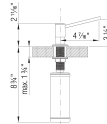

TORRE Soap Dispenser, SKU 400537 400601 brass Metal Finish

Product Features

- Solid brass construction
- Refillable from above the deck
- Suitable for liquid dish or hand soap
- 10 fl oz. (300 ml) capacity bottle

Specifications

Hole Size Required: 1-³/₈"

BLANCO soap dispensers can dispense liquid dish soap, hand soap, and even hand lotion. For best performance, and to prevent clogging, we recommend diluting soap with water using a 70/30 proportion.