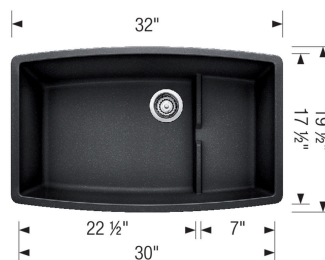

PERFORMA CASCADE SILGRANIT

Sink Specifications

Colour	SKU
Anthracite	400886
Café	400887
Truffle	401191
Cinder	401420
Metallic Grey	401708
White	402141
Concrete Grey	402282
Black	402661

Design and planning tips

- Min cabinet size: 36 in (915 mm)
- Bowl Depth: 10 in (255.0 mm)

Specifications:

Mesh basket, Sink template, Installation instructions, 3 1/2" (90 mm) stainless steel strainers

To protect from damage, this model should be shipped on a pallet.