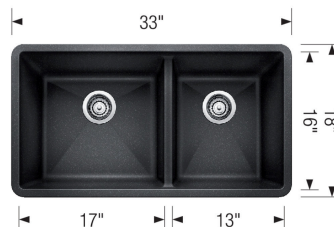

### Design and planning tips

- Min cabinet size: 36 in ( 915 mm )
- Bowl Depth: 9 1/2 in ( 240.0 mm )