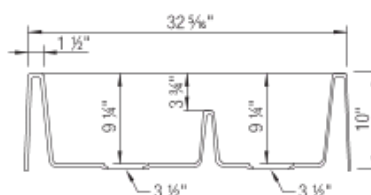

IKON 33 1³/₄ LOW DIVIDE SILGRANIT

Design and planning tips

- Min cabinet size: 36 in (915 mm)
- Bowl Depth: 9 1/4 in (235.0 mm)
- Apron front height: 10 in (254 mm)
- Rim thickness: 1.5 in (38 mm)

Specifications:

Cabinet template, Installation instructions, 3 1/2" (90 mm) stainless steel strainer, Limited lifetime warranty

Apron Front depth: 10" (254 mm)

Rim thickness: 1 1/2" (38 mm)

Depending on cabinet construction, a different cabinet size may be required. Consult the cabinet manufacturer. This sink requires a custom installation. Exact cutout size is based on installation preferences. Please use actual sink for templating.