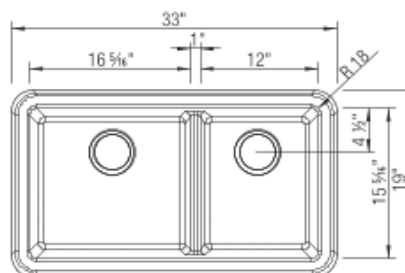

IKON 33 1³/₄ LOW DIVIDE SILGRANIT

Design and planning tips

- Min cabinet size: 36 in (915 mm)
- Bowl Depth: 9 1/4 in (235.0 mm)
- Apron front height: 10 in (254 mm)
- Rim thickness: 1.5 in (38 mm)

Specifications:

Cabinet template, Installation instructions, 3 1/2" (90 mm) stainless steel strainer, Limited lifetime warranty

Apron Front depth: 10" (254 mm)

Rim thickness: 1 1/2" (38 mm)

Depending on cabinet construction, a different cabinet size may be required. Consult the cabinet manufacturer. This sink requires a custom installation. Exact cutout size is based on installation preferences. Please use actual sink for templating.