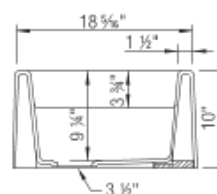

Optional Accessories

Sink Grid	402339
CapFlow Strainer Cover	517666
Floating Grid	406533
Sink Grid	402340

Warranty

Limited lifetime warranty on all sinks and faucets. One-year warranty on all accessories and soap dispensers.

Code/Standards Compliance

BLANCO sinks and faucets are third-party tested and certified to CSA, cUPC, ANSI/ASME, IAPMO and NSF standards and listed by applicable certification bodies. For more information on individual product listings, contact our office or listing organization.

Need support? Learn more by watching our sink & faucet How-to videos:

<https://www.blanco.com/ca-en/support/how-to-videos/how-to-videos-for-sinks/>

BLANCO Canada Inc
100 Corporation Drive
Brampton ON L6S 6B5

Tel & Fax

Tel: 905-494-2400 Toll free: 1-877-425-2626

Fax: 905-494-2425 Toll free: 1-877-825-2626