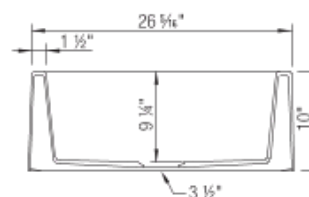

- Min cabinet size: 30 in (760 mm)
- Bowl Depth: 9 1/4 in (235.0 mm)
- Apron front height: 10 in (254 mm)
- Rim thickness: 1.5 in (38 mm)

Specifications:

Cabinet template, Installation instructions, 3 1/2" (90 mm) stainless steel strainer, Limited lifetime warranty

Apron Front depth: 10" (254 mm)

Rim thickness: 1 1/2" (38 mm)

Depending on cabinet construction, a different cabinet size may be required. Consult the cabinet manufacturer. This sink requires a custom installation. Exact cutout size is based on installation preferences. Please use actual sink for templating.