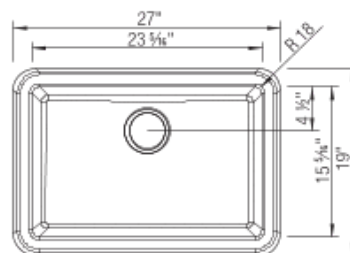

Sink Specifications

IKON 27 SILGRANIT

Colour	SKU
Anthracite	402233
Biscuit	402234
Café	402235
Cinder	402236
Metallic Grey	402237
Truffle	402238
White	402239
Concrete Grey	402240
Black	402642

Design and planning tips

- Min cabinet size: 30 in (760 mm)
- Bowl Depth: 9 1/4 in (235.0 mm)
- Apron front height: 10 in (254 mm)
- Rim thickness: 1.5 in (38 mm)