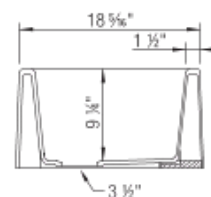

Optional Accessories

Floating Grid	406533
Sink Grid	402308
CapFlow Strainer Cover	517666

Warranty

Limited lifetime warranty on all sinks and faucets. One-year warranty on all accessories and soap dispensers.

Code/Standards Compliance

BLANCO sinks and faucets are third-party tested and certified to CSA, cUPC, ANSI/ASME, IAPMO and NSF standards and listed by applicable certification bodies. For more information on individual product listings, contact our office or listing organization.

Need support? Learn more by watching our sink & faucet How-to videos:

<https://www.blanco.com/ca-en/support/how-to-videos/how-to-videos-for-sinks/>

BLANCO Canada Inc
100 Corporation Drive
Brampton ON L6S 6B5

Tel & Fax

Tel: 905-494-2400 Toll free: 1-877-425-2626
Fax: 905-494-2425 Toll free: 1-877-825-2626