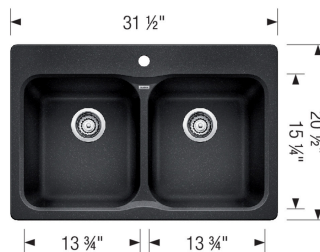

### Design and planning tips

- Min cabinet size: 33 in ( 840 mm )
- Bowl Depth: 8 1/4 in ( 210.0 mm )

#### Specifications:

Drop-in clips, Sink template, Installation instructions, 3 1/2" (90 mm) stainless steel strainer(s) included, Limited Lifetime Warranty

4 additional knock-out holes for accessories.