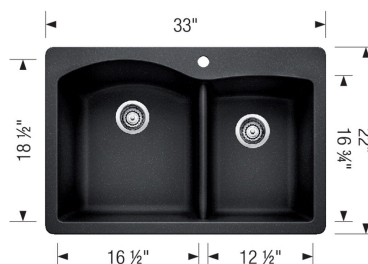

Sink Specifications

DIAMOND 1³/₄ SILGRANIT

Colour	SKU
White	400059
Anthracite	400060
Café	400343
Truffle	401153
Cinder	401407
Metallic Grey	401659
Biscuit	402134
Concrete Grey	402277
Black	402618

Design and planning tips

- Min cabinet size: 36 in (915 mm)
- Bowl Depth: 9 1/2 in (240.0 mm)

Specifications:

Drop-in clips, Sink template, Installation Instructions, 3 1/2" (90 mm) stainless steel strainer, Limited lifetime warranty