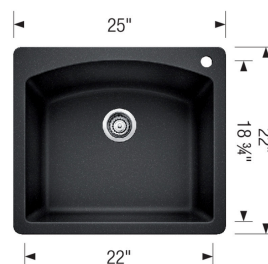

## DIAMOND 1 SILGRANIT

### Design and planning tips

- Min cabinet size: 27 in ( 685 mm )
- Bowl Depth: 10 in ( 255.0 mm )

#### Specifications:

Drop-in clips, Sink template, Installation Instructions, 3 1/2" (90 mm) stainless steel strainer, Limited lifetime warranty

1 additional knock-out hole for an accessory.

Topmount sinks can be installed undermounted.