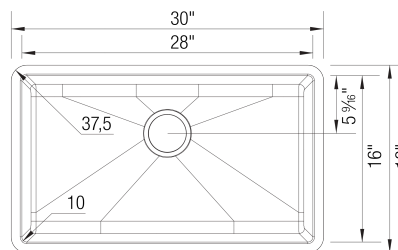

PRECIS 30 SILGRANIT