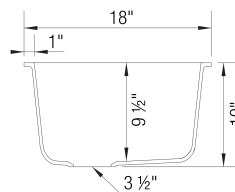

- Min cabinet size: 33 in (838 mm)
- Rim thickness: 9 mm

Specifications:

3 ½" stainless steel strainer, Installation Instructions, Cut-out template, Limited Lifetime Warranty

Codes & Standards

CSA B45.8-18/ IAPMO Z403-2018