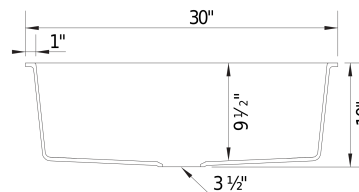

- Min cabinet size: 33 in (838 mm)
- Rim thickness: 9 mm

Specifications:

3 ½" stainless steel strainer, Installation Instructions, Cut-out template, Limited Lifetime Warranty

Codes & Standards

CSA B45.8-18/ IAPMO Z403-2018