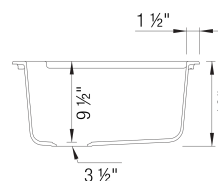

## Design and Planning Tips

- Min cabinet size: 36 in

What is included:

Sink clips  
Installation instructions  
Cut-out template  
Limited Lifetime Warranty

Depending on cabinet construction, a different cabinet size may be required. Consult the cabinet manufacturer.

3 additional knock-out hole