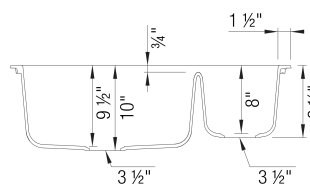

Codes & Standards

CSA B45.8-18/ IAPMO Z403-2018

Optional Accessories

Red Alder Wood Cutting Board	440227
Sink Grid	221011
CapFlow Strainer Cover	517666

Warranty

BLANCO offers a limited lifetime warranty on all sinks and faucets, as well as a one-year warranty on all custom accessories.

Code/Standards Compliance

BLANCO sinks and faucets are third-party tested and certified to standards and listed by applicable certification bodies. For more information on individual product listings, contact our office or listing organization.

View our how-to videos to learn more about installing and caring for BLANCO products:
<https://www.blanco.com/us-en/service/how-to-videos/how-to-videos-for-sinks/>

Questions? Contact us today

BLANCO America, Inc.
110 Mount Holly By-Pass
Lumberton, NJ 08048

Phone & Fax
Phone: 888-668-6201
Fax: 609-668-6211