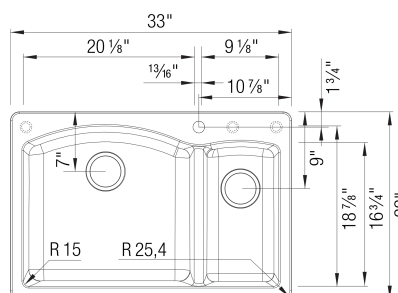

## Design and Planning Tips

- Min cabinet size: 36 in

What is included:

Sink clips  
Installation instructions  
Cut-out template  
Limited Lifetime Warranty

Depending on cabinet construction, a different cabinet size may be required. Consult the cabinet manufacturer.