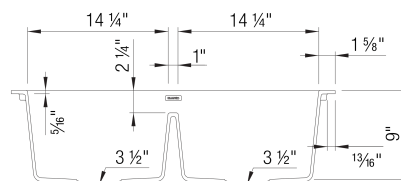

### Design and Planning Tips

- Min cabinet size: 33 in ( 840 mm )
- Apron front height: 6 1/2 in

What is included:  
Installation instructions  
Limited Lifetime Warranty

Custom cabinet installation required.  
To prevent damage, sink must be shipped on a pallet