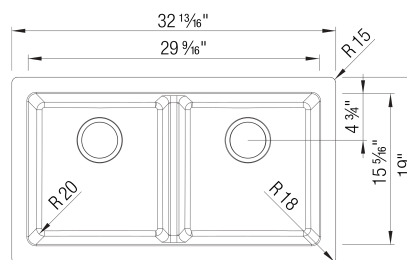

### Design and Planning Tips

- Min cabinet size: 33 in ( 840 mm )
- Apron front height: 6 1/2 in

What is included:  
Installation instructions  
Limited Lifetime Warranty

Custom cabinet installation required.  
To prevent damage, sink must be shipped on a pallet