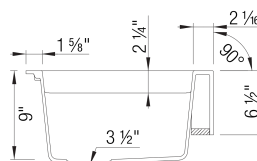

Warranty

BLANCO offers a limited lifetime warranty on all sinks and faucets, as well as a one-year warranty on all custom accessories.

Code/Standards Compliance

BLANCO sinks and faucets are third-party tested and certified to standards and listed by applicable certification bodies. For more information on individual product listings, contact our office or listing organization.

View our how-to videos to learn more about installing and caring for BLANCO products:
<https://www.blanco.com/us-en/service/how-to-videos/how-to-videos-for-sinks/>

Questions? Contact us today

BLANCO America, Inc.
110 Mount Holly By-Pass
Lumberton, NJ 08048

Phone & Fax
Phone: 888-668-6201
Fax: 609-668-6211

While BLANCO endeavors to provide accurate information, all dimensions are nominal, cannot be guaranteed, and are subject to change or cancellation. BLANCO assumes no responsibility for use of superseded or voided specifications.