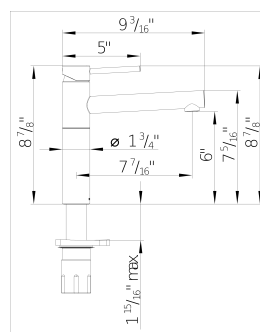

Faucet Specifications

Color	SKU
Satin Gold	527571
PVD Steel	527569
Satin Dark Steel	527572
Satin Platinum	443258

Product Features

- Solid spout
- 360° swivel provides extended operational range
- Quick connect installation
- Solid brass construction
- 1.5 GPM (Gallons Per Minute) flow rate
- **AVAILABLE SUMMER 2024**

Planning information

1 3/8" diameter drilled faucet hole required for installation

ALTA II Bar PVD

Warranty

BLANCO offers a limited lifetime warranty on all sinks and faucets, as well as a one-year warranty on all custom accessories.