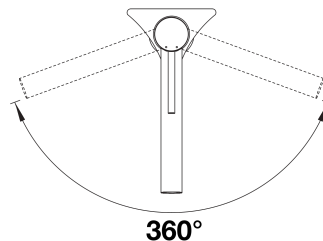

Faucet Specifications

Color	SKU
Satin Gold	527571
PVD Steel	527569
Satin Dark Steel	527572
Satin Platinum	443258

Product Features

- Solid spout
- 360° swivel provides extended operational range
- Quick connect installation
- Solid brass construction
- 1.5 GPM (Gallons Per Minute) flow rate
- **AVAILABLE SUMMER 2024**

Planning information

1 3/8" diameter drilled faucet hole required for installation

ALTA II Bar PVD

Warranty

BLANCO offers a limited lifetime warranty on all sinks and faucets, as well as a one-year warranty on all custom accessories.