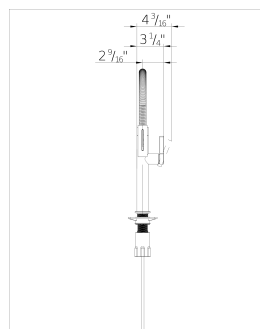

Faucet Specifications

Color	SKU
PVD Steel	527477

Product Features

- Two separate sensors for hand washing and pot filling
- Hidden magnetic spray holder
- Pull-down, insulated handspray with dual selectable spray patterns
- 360° swivel provides extended range
- 1.5 GPM (Gallons Per Minute) flow rate
- **AVAILABLE SUMMER 2024**

Planning information

Requires 6 C 1.5V Batteries

1 $\frac{3}{8}$ " diameter drilled faucet hole required for installation

CULINA II Mini Sensor PVD

Warranty

BLANCO offers a limited lifetime warranty on all sinks and faucets, as well as a one-year warranty on all custom accessories.