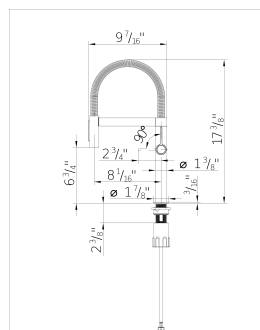

CULINA II Mini Sensor PVD

Warranty

BLANCO offers a limited lifetime warranty on all sinks and faucets, as well as a one-year warranty on all custom accessories.

Code/Standards Compliance

BLANCO sinks and faucets are third-party tested and certified to standards and listed by applicable certification bodies. For more information on individual product listings, contact our office or listing organization.

View our how-to videos to learn more about installing and caring for BLANCO products:
<https://www.blanco.com/us-en/service/how-to-videos/how-to-videos-for-sinks/>

Questions? Contact us today

BLANCO America, Inc.
110 Mount Holly By-Pass
Lumberton, NJ 08048

Phone & Fax
Phone: 888-668-6201
Fax: 609-668-6211

While BLANCO endeavors to provide accurate information, all dimensions are nominal, cannot be guaranteed, and are subject to change or cancellation. BLANCO assumes no responsibility for use of superseded or voided specifications.