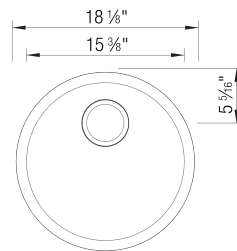

## Design and Planning Tips

- Min cabinet size: 21 in

What is included:

Sink clips  
Installation instructions  
Cut-out template  
Limited Lifetime Warranty

Depending on cabinet construction, a different cabinet size may be required. Consult the cabinet manufacturer.