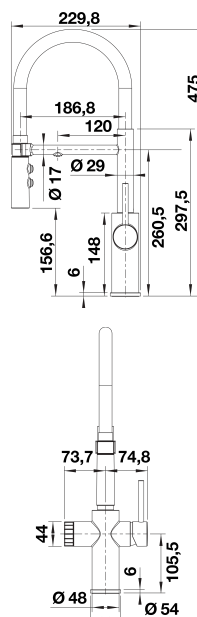

Faucet Specifications

Color	SKU
Chrome	442990

Product Features

- Pull-down, insulated handspray with dual selectable spray patterns
- 360° swivel provides extended range
- Flexible silicone hose provides optimal range of motion
- Patented aerator for reduced scaling and easy cleaning
- Ceramic disc cartridge
- 1.5 GPM (Gallons Per Minute) flow rate
- Filter not included

Codes & Standards

ASME A112.18.1/CSA B125.1, NSF/ANSI/CAN 61, NSF/ANSI 372 listed, AB 1953, AB 100, CEC, CalGreen, George SB 370 compliant

CATRIS FLEXO Filter Metal Finish

Warranty

BLANCO offers a limited lifetime warranty on all sinks and faucets, as well as a one-year warranty on all custom accessories.

Code/Standards Compliance

BLANCO sinks and faucets are third-party tested and certified to standards and listed by applicable certification bodies. For more information on individual product listings, contact our office or listing organization.

View our how-to videos to learn more about installing and caring for BLANCO products:
<https://www.blanco.com/us-en/service/how-to-videos/how-to-videos-for-sinks/>

Questions? Contact us today

BLANCO America, Inc.
110 Mount Holly By-Pass
Lumberton, NJ 08048

Phone & Fax
Phone: 888-668-6201
Fax: 609-668-6211

While BLANCO endeavors to provide accurate information, all dimensions are nominal, cannot be guaranteed, and are subject to change or cancellation. BLANCO assumes no responsibility for use of superseded or voided specifications.