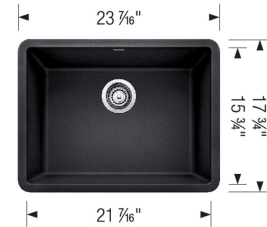

### Sink Specifications

| Color         | SKU    |
|---------------|--------|
| Anthracite    | 522258 |
| Cinder        | 522412 |
| Metallic Gray | 522413 |
| White         | 522414 |
| Truffle       | 522417 |
| Café          | 522418 |
| Coal Black    | 442928 |
| Volcano Gray  | 527411 |
| Soft White    | 527402 |