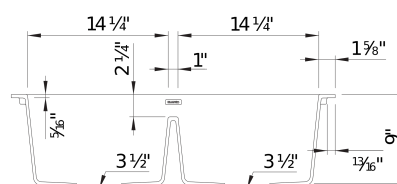

VINTERA 33

SILGRANIT

Warranty

BLANCO offers a limited lifetime warranty on all sinks and faucets, as well as a one-year warranty on all custom accessories.

Code/Standards Compliance

BLANCO sinks and faucets are third-party tested and certified to standards and listed by applicable certification bodies. For more information on individual product listings, contact our office or listing organization.

View our how-to videos to learn more about installing and caring for BLANCO products:

<https://www.blanco.com/us-en/service/how-to-videos/how-to-videos-for-sinks/>