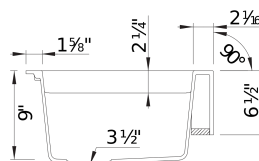

VINTERA 33

SILGRANIT

Warranty

BLANCO offers a limited lifetime warranty on all sinks and faucets, as well as a one-year warranty on all custom accessories.

Code/Standards Compliance

BLANCO sinks and faucets are third-party tested and certified to standards and listed by applicable certification bodies. For more information on individual product listings, contact our office or listing organization.

View our how-to videos to learn more about installing and caring for BLANCO products:

<https://www.blanco.com/us-en/service/how-to-videos/how-to-videos-for-sinks/>