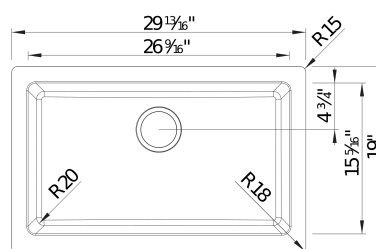

VINTERA 30 SILGRANIT

Design and Planning Tips

- Min cabinet size: 30 in (760 mm)
- Bowl depth: 9 in (229.0 mm)
- Apron front height: 6 1/2 in

What is included:

Installation instructions

Cut-out template

Limited Lifetime Warranty

Apron front installation

Minimum cabinet size: 30"

Cut-out Dimensions: custom installation. Use sink as template

Sink Bowl Dimensions:

Sink Bowl Length (left-to-right): 26.56"

Sink Bowl Width (front-to-back): 15.31"

Sink Bowl Depth: 9"

Apron Front Depth: 6.5"

Drain hole compatible with 3.5" strainers or waste flanges

To protect from damage, this model must be shipped on a pallet. (Cannot be shipped UPS)

Codes/Standards: CSA B45.8-18/IAPMO Z403-2018