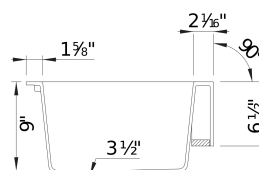

- Min cabinet size: 30 in (760 mm)
- Bowl depth: 9 in (229.0 mm)
- Apron front height: 6 1/2 in

What is included:

Installation instructions

Cut-out template

Limited Lifetime Warranty

Apron front installation

Minimum cabinet size: 30"

Cut-out Dimensions: custom installation. Use sink as template

Sink Bowl Dimensions:

Sink Bowl Length (left-to-right): 26.56"

Sink Bowl Width (front-to-back): 15.31"

Sink Bowl Depth: 9"

Apron Front Depth: 6.5"

Drain hole compatible with 3.5" strainers or waste flanges

To protect from damage, this model must be shipped on a pallet. (Cannot be shipped UPS)

Codes/Standards: CSA B45.8-18/IAPMO Z403-2018