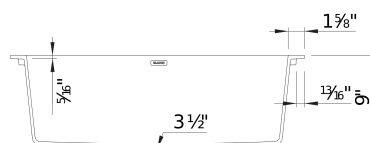

- Min cabinet size: 30 in (760 mm)
- Bowl depth: 9 in (229.0 mm)
- Apron front height: 6 1/2 in

What is included:

Installation instructions

Cut-out template

Limited Lifetime Warranty

Apron front installation

Minimum cabinet size: 30"

Cut-out Dimensions: custom installation. Use sink as template

Sink Bowl Dimensions:

Sink Bowl Length (left-to-right): 26.56"

Sink Bowl Width (front-to-back): 15.31"

Sink Bowl Depth: 9"

Apron Front Depth: 6.5"

Drain hole compatible with 3.5" strainers or waste flanges

To protect from damage, this model must be shipped on a pallet. (Cannot be shipped UPS)

Codes/Standards: CSA B45.8-18/IAPMO Z403-2018