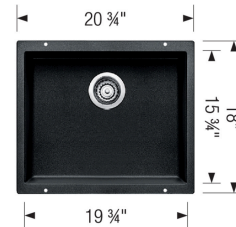

Design and Planning Tips

- Min cabinet size: 24 in
- Bowl depth: 7,5 in (191.0 mm)

What is included:

Installation instructions

Cut-out template

Limited Lifetime Warranty

Undermount installation only

Minimum cabinet size: 24"

Cut-out Dimensions:

Cut-out Length: 19.94"

Cut-out Width: 16"

Cut-out Below Counter Depth: 8.29"

Sink Bowl Dimensions:

Sink Bowl Length (left-to-right): 19.75"

Sink Bowl Width (front-to-back): 15.75"

Sink Bowl Depth: 7.5"

Drain hole compatible with 3.5" strainers or waste flanges

Codes/Standards: CSA B45.8-18/IAPMO Z403-2018

Optional Accessories

Colander 227689

Warranty

BLANCO offers a limited lifetime warranty on all sinks and faucets, as well as a one-year warranty on all custom accessories.

Code/Standards Compliance

BLANCO sinks and faucets are third-party tested and certified to standards and listed by applicable certification bodies. For more information on individual product listings, contact our office or listing organization.

View our how-to videos to learn more about installing and caring for BLANCO products:

<https://www.blanco.com/us-en/service/how-to-videos/how-to-videos-for-sinks/>

Questions? Contact us today

BLANCO America, Inc.
110 Mount Holly By-Pass
Lumberton, NJ 08048

Phone & Fax
Phone: 888-668-6201
Fax: 609-668-6211