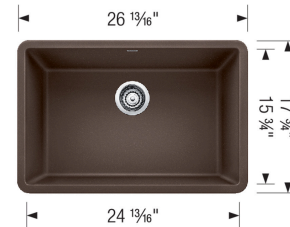

# BLANCO

## Design and Planning Tips

- Min cabinet size: 30 in
- Bowl depth: 8,66 in ( 222.0 mm )

What is included:  
Installation instructions  
Cut-out template  
Limited Lifetime Warranty

Undermount installation only  
Minimum cabinet size: 30"  
Cut-out Dimensions:  
Cut-out Length: 25"  
Cut-out Width: 16"  
Cut-out Below Counter Depth: 9.45"  
Sink Bowl Dimensions:  
Sink Bowl Length (left-to-right): 24.81"  
Sink Bowl Width (front-to-back): 15.75"  
Sink Bowl Depth: 8.66"  
Drain hole compatible with 3.5" strainers or waste flanges  
Codes/Standards: CSA B45.8-18/IAPMO Z403-2018