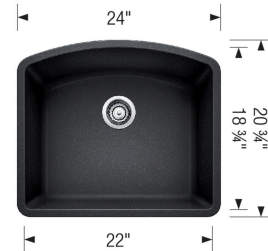

DIAMOND SINGLE SILGRANIT

Sink Specifications

Color	SKU
Café	440172
Metallic Gray	440173
Anthracite	440174
White	440175
Biscuit	440176
Truffle	441281
Cinder	441468
Concrete Gray	442750
Coal Black	442906

Design and Planning Tips

- Min cabinet size: 27 in
- Bowl depth: 10 in (254.0 mm)

What is included:

Installation instructions

Cut-out template

Limited Lifetime Warranty

Undermount installation only

Minimum cabinet size 27"

Cut-out Dimensions:

Cut-out Length: 22.5"

Cut-out Width: 19.3"

Cut-out Below Counter Depth: 10.79"

Sink Bowl Dimensions:

Sink Bowl Length (left-to-right): 22"

Sink Bowl Width (front-to-back): 18.81"

Sink Bowl Depth: 10"

Drain hole compatible with 3.5" strainers or waste flanges