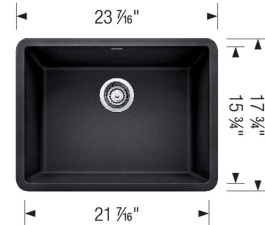

BLANCO

Sink Specifications

PRECIS 24 SILGRANIT

Color	SKU
Anthracite	522258
Cinder	522412
Metallic Gray	522413
White	522414
Biscuit	522415
Truffle	522417
Café	522418
Concrete Gray	442889
Coal Black	442928

Design and Planning Tips

- Min cabinet size: 27 in
- Bowl depth: 8,66 in (222.0 mm)

What is included:
Installation instructions
Cut-out template
Limited Lifetime Warranty

Undermount installation only
Minimum cabinet size: 27"
Cut-out Dimensions:
Cut-out Length: 21.75"
Cut-out Width: 16"
Cut-out Below Counter Depth: 9.45"
Sink Bowl Dimensions:
Sink Bowl Length (left-to-right): 21.44"
Sink Bowl Width (front-to-back): 15.75"
Sink Bowl Depth: 8.66"
Drain hole compatible with 3.5" strainers or waste flanges
Codes/Standards: CSA B45.8-18/IAPMO Z403-2018