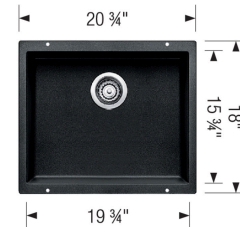

Design and Planning Tips

- Min cabinet size: 24 in
- Bowl depth: 7,5 in (191.0 mm)

What is included:
Installation instructions
Cut-out template
Limited Lifetime Warranty

Undermount installation only
Minimum cabinet size: 24"
Cut-out Dimensions:
Cut-out Length: 19.94"
Cut-out Width: 16"
Cut-out Below Counter Depth: 8.29"
Sink Bowl Dimensions:
Sink Bowl Length (left-to-right): 19.75"
SinkBowl Width (front-to-back): 15.75"
Sink Bowl Depth: 7.5"
Drain hole compatible with 3.5" strainers or waste flanges
Codes/Standards: CSA B45.8-18/IAPMO Z403-2018

Optional Accessories

Colander 227689

Warranty

BLANCO offers a limited lifetime warranty on all sinks and faucets, as well as a one-year warranty on all custom accessories.

Code/Standards Compliance

BLANCO sinks and faucets are third-party tested and certified to standards and listed by applicable certification bodies. For more information on individual product listings, contact our office or listing organization.

View our how-to videos to learn more about installing and caring for BLANCO products:
<https://www.blanco.com/us-en/service/how-to-videos/how-to-videos-for-sinks/>

Questions? Contact us today

BLANCO America, Inc.
110 Mount Holly By-Pass
Lumberton, NJ 08048

Phone & Fax
Phone: 888-668-6201
Fax: 609-668-6211