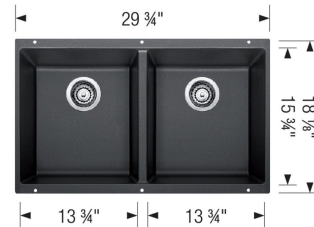

### Design and Planning Tips

- Min cabinet size: 33 in
- Bowl depth: 8 in ( 203.0 mm )

What is included:

Installation instructions

Cut-out template

Limited Lifetime Warranty

Undermount installation only

Minimum cabinet size: 33"

Cut-out Dimensions:

Cut-out Length: 28.79"

Cut-out Width: 16"

Cut-out Below Counter Depth: 8.79"

Left Sink Bowl Dimensions:

Sink Bowl Length (left-to-right): 13.75"

Sink Bowl Width (front-to-back): 15.75"

Sink Bowl Depth: 8"

Right Sink Bowl Dimensions:

Sink Bowl Length (left-to-right): 13.75"

Sink Bowl Width (front-to-back): 15.75"

Sink Bowl Depth: 8"

Drain hole compatible with 3.5" strainers or waste flanges

Codes/Standards: CSA B45.8-18/IAPMO Z403-2018