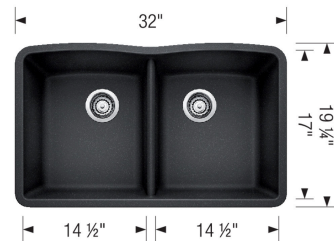

DIAMOND EQUAL DOUBLE LOW DIVIDE SILGRANIT

Sink Specifications

Color	SKU
Cinder	442071
Truffle	442072
White	442074
Anthracite	442075
Biscuit	442076
Metallic Gray	442077
Café	442078
Concrete Gray	442746
Coal Black	442914

Design and Planning Tips

- Bowl depth: 9,5 in

What is included:
Installation instructions
Cut-out template
Limited Lifetime Warranty

Undermount installation only
Minimum cabinet size: 36"
Cut-out Dimensions:
Cut-out Length: 17.25"
Cut-out Width: 30.5"
Cut-out Below Counter Depth: 10.29"
Left Sink Bowl Dimensions:
Sink Bowl Length (left-to-right): 14.5"
Sink Bowl Width (front-to-back): 17"
Sink Bowl Depth: 9.5"
Right Sink Bowl Dimensions:
Sink Bowl Length (left-to-right): 14.5"
Sink Bowl Width (front-to-back): 17"
Sink Bowl Depth: 9.5"
Low Divide Height: 5.5"
Drain hole compatible with 3.5" strainers or waste flanges
Codes/Standards: CSA B45.8-18/IAPMO Z403-2018