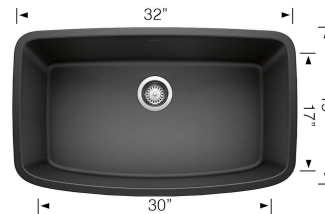

VALEA SUPER SINGLE SILGRANIT

Sink Specifications

Color	SKU
Anthracite	441610
Cinder	441611
Café	441613
Biscuit	441774
Metallic Gray	441775
Truffle	441772
White	441773
Concrete Gray	442756
Coal Black	442942

Design and Planning Tips

- Min cabinet size: 36 in
- Bowl depth: 9,5 in (240.0 mm)

What is included:
Installation instructions
Cut-out template
Limited Lifetime Warranty

Undermount installation only
Minimum cabinet size: 36"
Cut-out Dimensions:
Cut-out Length: 30.25"
Cut-out Width: 17.25"
Cut-out Below Counter Depth: 10.29"
Sink Bowl Dimensions:
Sink Bowl Length (left-to-right): 30"
Sink Bowl Width (front-to-back): 17"
Sink Bowl Depth: 9.5"
Drain hole compatible with 3.5" strainers or waste flanges
Codes/Standards: CSA B45.8-18/IAPMO Z403-2018