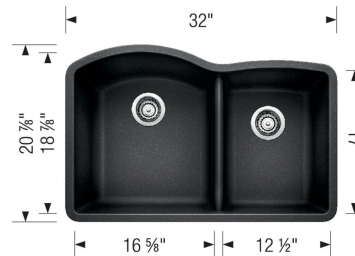

Sink Specifications

Color	SKU
Truffle	441596
Anthracite	441590
Cinder	441591
Café	441597
Metallic Gray	441592
White	441593
Biscuit	441594
Concrete Gray	442742
Coal Black	442910

DIAMOND 1³/₄ LOW DIVIDE SILGRANIT

Design and Planning Tips

- Min cabinet size: 36 in
- Bowl depth: 9,5 in (240.0 mm)

What is included:

Installation instructions

Cut-out template

Limited Lifetime Warranty

Undermount installation only

Minimum cabinet size: 36"

Cut-out Dimensions:

Cut-out Length: 29.87"

Cut-out Width: 19.35"

Cut-out Below Counter Depth: 10.29"

Left Sink Bowl Dimensions:

Sink Bowl Length (left-to-right): 16.63"

Sink Bowl Width (front-to-back): 18.88"

Sink Bowl Depth: 9.5"

Right Sink Bowl Dimensions:

Sink Bowl Length (left-to-right): 12.5"

Sink Bowl Width (front-to-back): 17"

Sink Bowl Depth: 9.5"

Low Divide Height: 5.5"

Drain hole compatible with 3.5" strainers or waste flanges