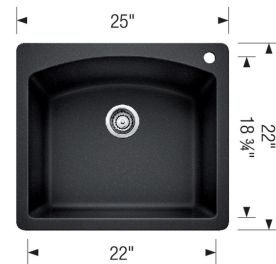

## DIAMOND SINGLE DUAL MOUNT SILGRANIT

### Design and Planning Tips

- Min cabinet size: 27 in
- Bowl depth: 10 in ( 254.0 mm )

What is included:

Sink clips

Installation instructions

Cut-out template

Limited Lifetime Warranty

Drop-in or Undermount installation

Minimum cabinet size (drop-in) 24"

Minimum cabinet size (undermount) 27"

Cut-out Dimensions:

Cut-out Length: 24.25"

Cut-out Width: 21.25"

Cut-out Below Counter Depth: 9.21"

Sink Bowl Dimensions:

Sink Bowl Length (left-to-right): 22"

Sink Bowl Width (front-to-back): 18.81"

Sink Bowl Depth: 10"

Pre-drilled for single-hole faucet with 1 additional knock-out hole

Drain hole compatible with 3.5" strainers or waste flanges

Codes/Standards: CSA B45.8-18/IAPMO Z403-2018