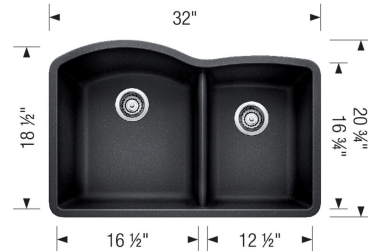

Sink Specifications

Color	SKU
Biscuit	440181
Café	440177
Metallic Gray	440178
Anthracite	440179
White	440180
Truffle	441284
Cinder	441469
Concrete Gray	442745
Coal Black	442909

DIAMOND 1³/₄ SILGRANIT

Design and Planning Tips

- Min cabinet size: 36 in
- Bowl depth: 9,5 in (240.0 mm)

What is included:
Installation instructions
Cut-out template
Limited Lifetime Warranty

Undermount installation only
Minimum cabinet size: 36"
Cut-out Dimensions:
Cut-out Length: 29.87"
Cut-out Width: 19.35"
Cut-out Below Counter Depth: 10.29"
Left Sink Bowl Dimensions:
Sink Bowl Length (left-to-right): 16.63"
Sink Bowl Width (front-to-back): 18.88"
Sink Bowl Depth: 9.5"
Right Sink Bowl Dimensions:
Sink Bowl Length (left-to-right): 12.5"
Sink Bowl Width (front-to-back): 17"
Sink Bowl Depth: 8"
Drain hole compatible with 3.5" strainers or waste flanges
Codes/Standards: CSA B45.8-18/IAPMO Z403-2018