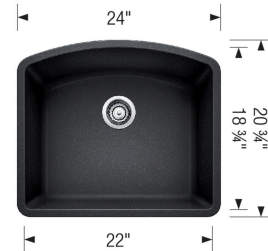

DIAMOND SINGLE SILGRANIT

Sink Specifications

Color	SKU
Café	440172
Metallic Gray	440173
Anthracite	440174
White	440175
Biscuit	440176
Truffle	441281
Cinder	441468
Concrete Gray	442750
Coal Black	442906

Design and Planning Tips

- Min cabinet size: 27 in
- Bowl depth: 10 in (254.0 mm)

What is included:
Installation instructions
Cut-out template
Limited Lifetime Warranty

Undermount installation only
Minimum cabinet size 27"
Cut-out Dimensions:
Cut-out Length: 22.5"
Cut-out Width: 19.3"
Cut-out Below Counter Depth: 10.79"
Sink Bowl Dimensions:
Sink Bowl Length (left-to-right): 22"
Sink Bowl Width (front-to-back): 18.81"
Sink Bowl Depth: 10"