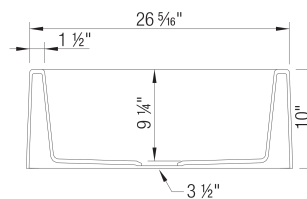

Optional Accessories

3-in-1 Basket Strainer 441231

3-in-1 Disposal Flange 441232

Warranty

BLANCO offers a limited lifetime warranty on all sinks and faucets, as well as a one-year warranty on all custom accessories.

Code/Standards Compliance

BLANCO sinks and faucets are third-party tested and certified to standards and listed by applicable certification bodies. For more information on individual product listings, contact our office or listing organization.

View our how-to videos to learn more about installing and caring for BLANCO products:

<https://www.blanco.com/us-en/service/how-to-videos/how-to-videos-for-sinks/>