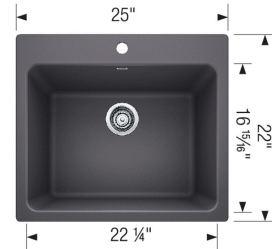

BLANCO

Sink Specifications

LIVEN SILGRANIT

Color	SKU
Biscuit	401925
Truffle	401926
White	401927
Anthracite	401920
Café	401922
Cinder	401923
Metallic Gray	401924
Concrete Gray	442762
Coal Black	442924

Design and Planning Tips

- Min cabinet size: 24 in
- Bowl depth: 12 in (305.0 mm)

What is included:

Sink clips
Installation instructions
Cut-out template
Limited Lifetime Warranty

Drop-in or Undermount installation
Minimum cabinet size (drop-in) 24"
Minimum cabinet size (undermount) 30"

Cut-out Dimensions:

Cut-out Length: 23.5"

Cut-out Width: 20.5"

Cut-out Below Counter Depth: 11.21"

Sink Bowl Dimensions:

Sink Bowl Length (left-to-right): 22.25"

Sink Bowl Width (front-to-back): 16.94"

Sink Bowl Depth: 12"