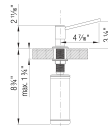

TORRE Soap Dispenser, SKU 400601 brass Metal Finish

Product Features

- Solid brass construction
- Refillable from above the deck
- Suitable for liquid dish or hand soap
- 10 fl oz. (300 ml) capacity bottle

What is included

Hole Size Required: 1-³/₈"

BLANCO soap dispensers can dispense liquid dish soap, hand soap, and even hand lotion. For best performance, and to prevent clogging, we recommend diluting soap with water using a 70/30 proportion.