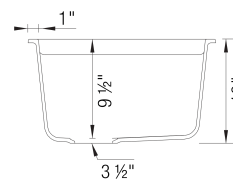

- Min cabinet size: 36 in

What is included:
Installation instructions, Cut-out template, Limited Lifetime Warranty

Codes & Standards

CSA B45.8-18/ IAPMO Z403-2018

Optional Accessories

Sink Grid	516364
Sink Grid	516366
Sink Grid	233542
CapFlow Strainer Cover	517666
Undermount Clips	440851