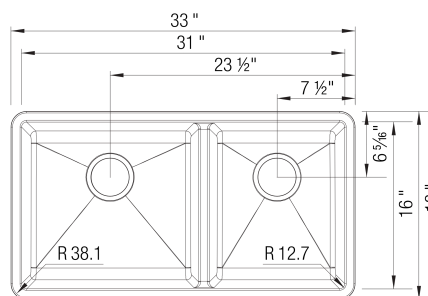

Sink Specifications

Color	SKU
White	441125
Anthracite	441128
Café	441129
Metallic Gray	441130
Truffle	441296
Cinder	441479
Coal Black	442926
Volcano Gray	443118
Soft White	443081

PRECIS 1³/₄ SILGRANIT