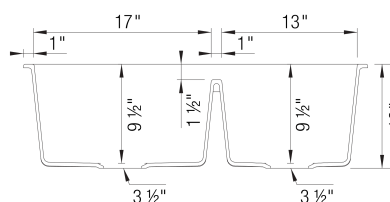

- Min cabinet size: 36 in

What is included:
Installation instructions, Cut-out template, Limited Lifetime Warranty

Codes & Standards

CSA B45.8-18/ IAPMO Z403-2018

Optional Accessories

Sink Grid	516364
Sink Grid	516366
Sink Grid	233542
CapFlow Strainer Cover	517666
Undermount Clips	440851